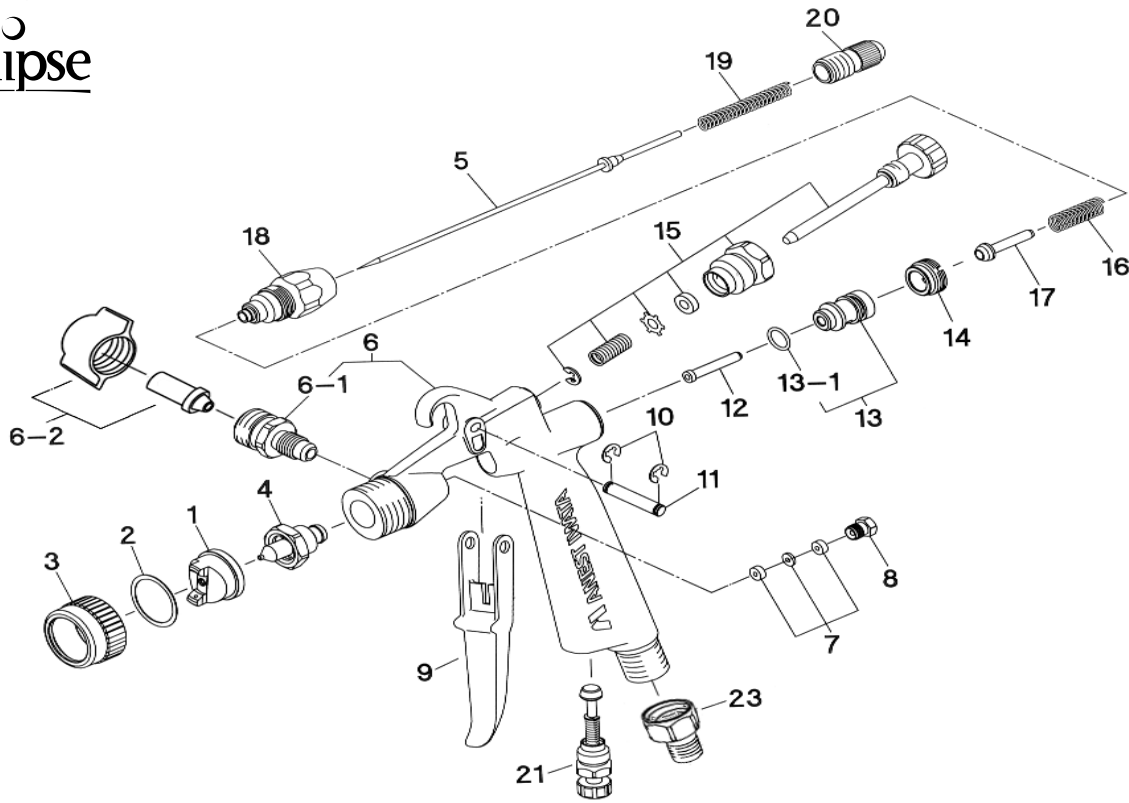

IWATA ECLIPSE G6

#	ITEM DESCRIPTION	PRICE CODE	ITEM #	G6	also fits
1	Air Cap 0.6 mm	H	I 600 1	1	
2	Air Cap Packing	A	I 600 2	1	
3	Air Cap Cover Ring	C	I 600 3	1	
4	Fluid Nozzle 0.6 mm	I	I 604 4	1	
5	Fluid Needle 0.6 mm	F	I 617 4	1	
6	Airbrush Body Set	O	I 307 1	1	LPH-50
6-1	Fluid Cup Joint	D	I 212 2	1	RG-3/LPH-50
6-2	Bottle Joint Adapter	F	I 623 1	1	(Opt) RG-3/LPH-50
7	Fluid Needle Packing	D	I 215 2	1	RG-3/LPH-50
8	Needle Packing Seat	A	I 219 2	1	RG-3/LPH-50
9	Trigger	C	I 233 1	1	RG-3/LPH-50
10	E Stopper 2 pcs/pk	A	I 332 1	1	LPH-50
11	Trigger Stud	A	I 234 1	1	RG-3/LPH-50
12	Air Valve Shaft	C	I 202 3	1	RG-3/LPH-50
13	Air Valve Seat Set	F	I 205 2	1	RG-3/LPH-50
13-1	Gasket Air Valve Seat	A	I 217 1	1	RG-3/LPH-50
14	Air Valve Seat Screw	A	I 205 3	1	RG-3/LPH-50
15	Pattern Adjusting Set	G	I 625 1	1	

#	ITEM DESCRIPTION	PRICE CODE	ITEM #	G6	also fits
16	Air Valve Spring	A	I 206 2	1	RG-3/LPH-50
17	Air Valve	C	I 202 3	1	RG-3/LPH-50
18	Fluid Adjust Guide Set	F	I 208 2	1	RG-3/LPH-50
19	Needle Spring	B	I 225 2	1	RG-3/LPH-50
20	Fluid Adjusting Knob	C	I 209 1	1	RG-3
21	Air Adjusting Set	D	I 626 1	1	
23	Airhose Adapter (1/4"-1/8")	D	I 624 1	1	(Opt) RG-3/LPH-50
	3 oz. Fluid Bottle		I 480 3	1	(Opt) RG-3/LPH-50
	4 oz. Fluid Cup (PC-61)	I	I 210 1	Opt	RG-3/LPH-50
	Spanner	D	I 230 1	1	LPH-50
	Fluid Cup 4 oz. (PC-61)	I	I 210 1	Opt	RG-3/LPH-50
	Fluid Cup 7 oz. (PC-51)	I	I 210 2	Opt	(Opt) RG-3/LPH-50
	Fluid Cup 8 oz. (PC-5)	I	I 210 3	Opt	(Opt) RG-3/LPH-50
	Fluid Cup Lid (PC-61)	D	I 211 1	Opt	RG-3/LPH-50
	Fluid Cup Lid (PC-51)	D	I 211 2	Opt	(Opt) RG-3/LPH-50
	Fluid Cup Lid (PC-5)	D	I 211 3	Opt	(Opt) RG-3/LPH-50